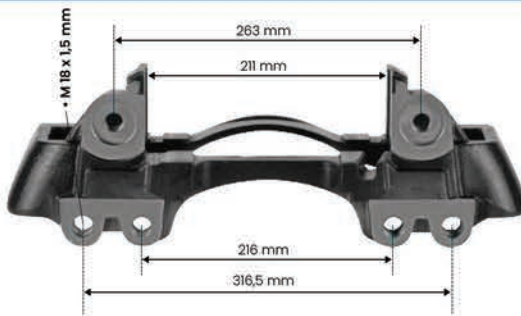

CALIPER CARRIER WABCO PAN22-1 SAF DCHA

SPP	:	W-5926
OEM	:	6401950690 - 6402250230 6402250260 - 6402250490
APPLICATION	:	SAF AXLE