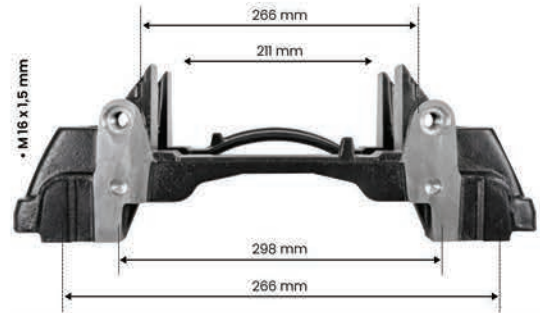

CALIPER CARRIER KNORR BPW 22.5 - SK7

SPP	:	K-3906
OEM	:	K012619 - BPW 0130388560 SCANIA 2379697
APPLICATION	:	BPW AXLE