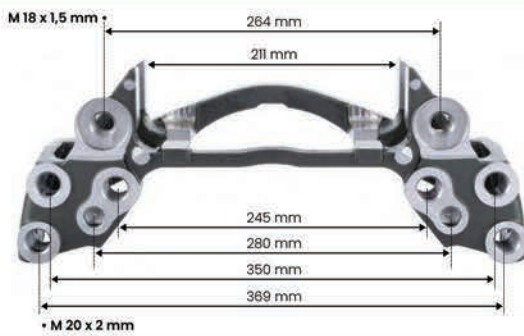

CALIPER CARRIER MERITOR ELSA195 19.5 MCK1321

SPP	:	M-4943
OEM	:	MCK1321
APPLICATION	:	VOLVO FH / FM - RENAULT PREMIUM RENAULT MAGNUM Dxi