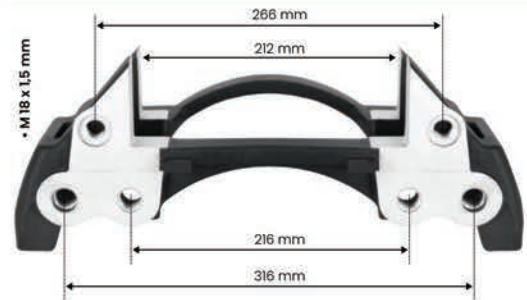

SN6 Type		/ PRODUCT DETAIL													
CROSS REFERENCE		VEHICLE APPLICATION	: 370MM DISC												
		CARRIER	: K015378												
		BRAKE PAD SET	: WVA29095 / WVA29306												
		ADDITIONAL INFO	: 												
		ONLY BODY	: K-3916 / 17												
L	<table border="1"> <thead> <tr> <th>Knorr-Bremse</th> <th>BPW</th> </tr> </thead> <tbody> <tr> <td>K013173</td> <td>M20019202</td> </tr> <tr> <td>K002143</td> <td></td> </tr> <tr> <td>K001441</td> <td></td> </tr> <tr> <td>SN6555</td> <td></td> </tr> <tr> <td>SB6530</td> <td></td> </tr> </tbody> </table>	Knorr-Bremse	BPW	K013173	M20019202	K002143		K001441		SN6555		SB6530			
Knorr-Bremse	BPW														
K013173	M20019202														
K002143															
K001441															
SN6555															
SB6530															
R	<table border="1"> <tbody> <tr> <td>K013174</td> <td>05366270361</td> </tr> <tr> <td>K001118</td> <td></td> </tr> <tr> <td>K001441</td> <td></td> </tr> <tr> <td>SN6529</td> <td></td> </tr> <tr> <td>SN6570RC</td> <td></td> </tr> </tbody> </table>	K013174	05366270361	K001118		K001441		SN6529		SN6570RC		APPLICATION  <ul style="list-style-type: none"> • MAN TGM • MB ATEGO • BMC PROBUS 850 • SAF Axle • BPW Axle • GIGANT Axle • SCHMITZ TRAILER 			
K013174	05366270361														
K001118															
K001441															
SN6529															
SN6570RC															

CALIPER CARRIER KNORR BPW 19.5 SN6

SPP	:	K-3902
OEM	:	K004679 - BPW 0130388550
APPLICATION	:	BPW AXLE

CALIPER CARRIER KNORR BPW 22.5 - SK7

SPP	:	K-3906
OEM	:	K012619 - BPW 0130388560 SCANIA 2379697
APPLICATION	:	BPW AXLE

CALIPER CARRIER KNORR BPW 22.5 - SN7

SPP	:	K-3908
OEM	:	K004680 - BPW 0130388570 SCANIA 2379696
APPLICATION	:	BPW AXLE

CALIPER CARRIER KNORR 19.5 - SN6

SPP	:	K-3936
OEM	:	K05378
APPLICATION	:	SAF AXLE

CALIPER CARRIER KNORR SAF 22.5" SK7