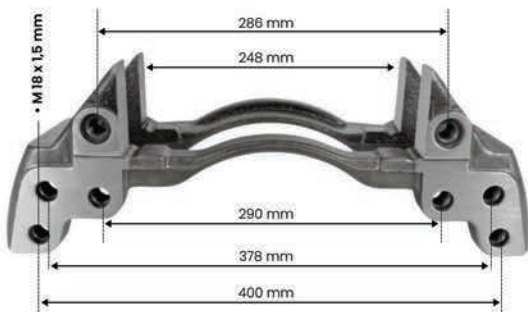

SPP	:	K-3900
OEM	:	K015308 - SAF 3080005900 3080006000
APPLICATION	:	BPW AXLE SCHWARZMÜLLER TRAILER

CALIPER CARRIER KNORR 22.5" SK7

SPP	:	K-3922
OEM	:	K004099 - SAF 3080005401 3080005501
APPLICATION	:	SAF AXLE - BPW AXLE

CALIPER CARRIER KNORR

SPP	:	K-3918 SN7
OEM	:	K000027 - MB ACTROS 000423060
APPLICATION	:	MB ACTROS

CALIPER CARRIER KNORR MB TRAILER (DCHA - IZDA)

SPP	:	K-3937
OEM	:	K001275
APPLICATION	:	MB TRAILER AXLE

CALIPER CARRIER KNORR SCANIA 22.5 SB7/SN7

SPP	:	K-3938
OEM	:	K010765 - K001919 SCANIA 1756388
APPLICATION	:	SCANIA 4 SERIES TRUCK

CALIPER CARRIER KNORR MAN TGA 22.5" SB7/SN7

SPP	:	K-3930
OEM	:	K001278
APPLICATION	:	MAN TGA - VAN HOOL - ZF AXLE

CALIPER CARRIER KNORR DAF 22.5" / SB7 / SN7