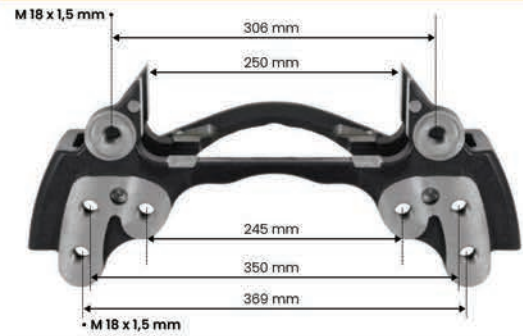

CALIPER CARRIER MERITOR - 22.5" ELSA 2

SPP	:	M-4911
OEM	:	6832673 - 68323675 68323676
APPLICATION	:	RENAULT 420