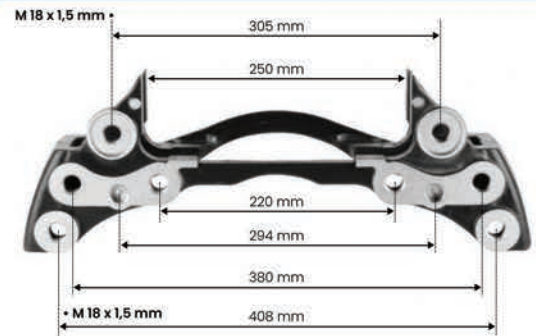

CALIPER CARRIER MERITOR 22.5" ELSA 2

SPP	:	M-4925
OEM	:	MCK1138
APPLICATION	:	MAN TGA - ZF AXLE