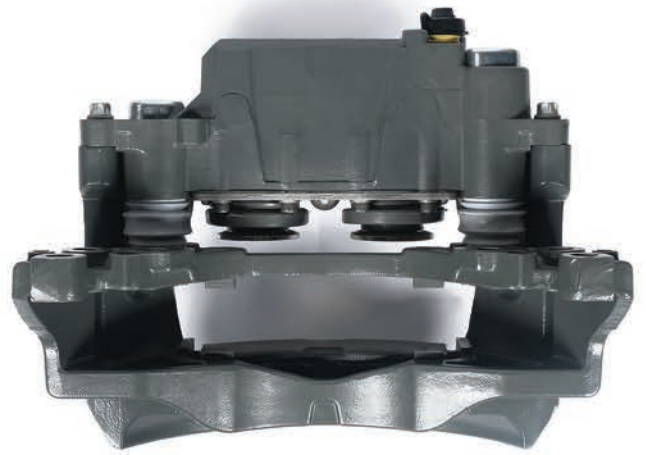

ELSA 225 AXIAL Type			/ PRODUCT DETAIL	
CROSS REFERENCE			VEHICLE APPLICATION	: FE / FH / FM SERIES
	MERITOR	VOLVO	CARRIER	: MCK1319
L	LRG730	20498844 20527038	BRAKE PAD SET	: WVA29173
			ADDITIONAL INFO	:
R	LRG731	20498845 20527039 20780785 20898083	ONLY BODY	: M-4907T / 08T
			APPLICATION	: • VOLVO FH / FM