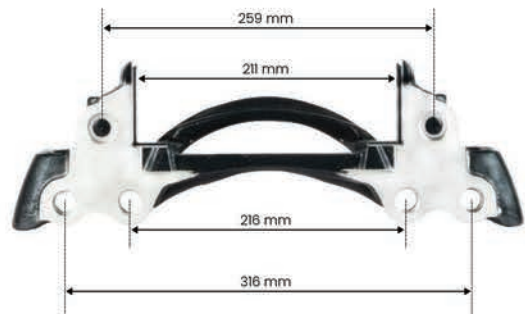

CALIPER CARRIER HALDEX MODUL T 22,5"

SPP : H-2900

OEM :

APPLICATION : SAF AXLE

CALIPER CARRIER HALDEX MODUL T 19.5"

SPP : H-2908

OEM : 03080008500

APPLICATION : SAF AXLE