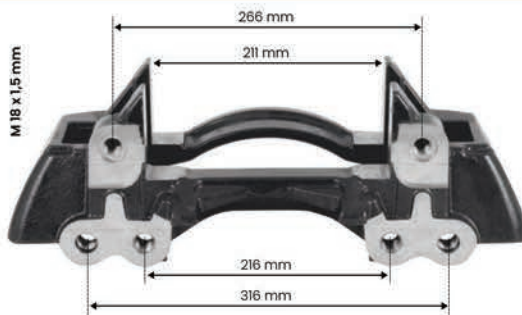

CALIPER CARRIER KNORR BPW 19.5 SN6

SPP	:	K-3902
OEM	:	K004679 - BPW 0130388550
APPLICATION	:	BPW AXLE

CALIPER CARRIER KNORR BPW 22.5 - SK7

SPP	:	K-3906
OEM	:	K012619 - BPW 0130388560 SCANIA 2379697
APPLICATION	:	BPW AXLE

CALIPER CARRIER KNORR BPW 22.5 - SN7

SPP	:	K-3908
OEM	:	K004680 - BPW 0130388570 SCANIA 2379696
APPLICATION	:	BPW AXLE

CALIPER CARRIER KNORR 19.5 - SN6

SPP	:	K-3936
OEM	:	K05378
APPLICATION	:	SAF AXLE

CALIPER CARRIER KNORR SAF 22.5" SK7