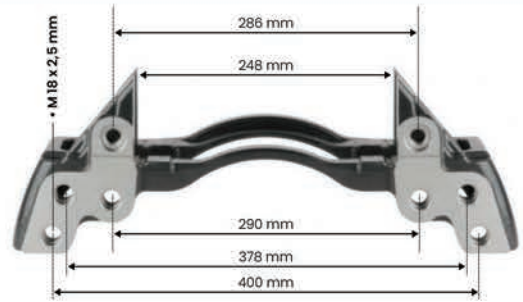

CALIPER CARRIER KNORR SCANIA 22,5" - SB7 SN7

SPP : K-3947

OEM : K001507 - K001520 - II197370061
II334320061 - II374230061

APPLICATION : SCANIA 4 SERIES TRUCK