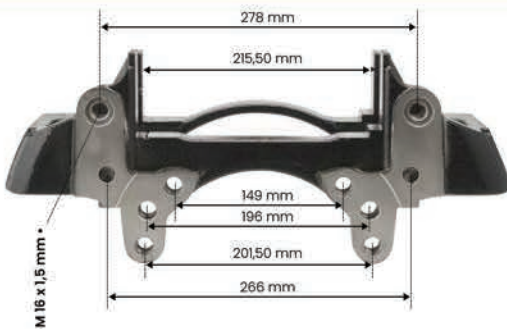

CALIPER CARRIER KNORR SCHMITZ - ST7

SPP : K-3905

OEM : K108001K50

APPLICATION : SCHMITZ TRAILER