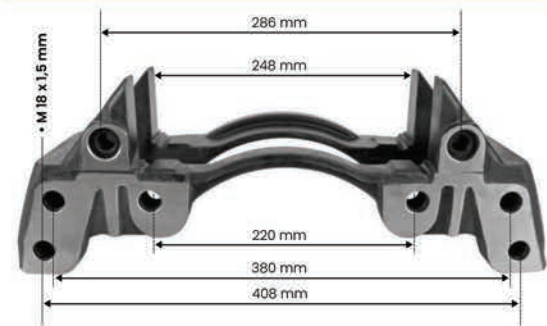

CALIPER CARRIER KNORR BPW 22.5 - SN7

SPP	:	K-3908
OEM	:	K004680 - BPW 0130388570 SCANIA 2379696
APPLICATION	:	BPW AXLE

CALIPER CARRIER KNORR 19.5 - SN6

SPP	:	K-3936
OEM	:	K05378
APPLICATION	:	SAF AXLE

CALIPER CARRIER KNORR SAF 22.5" SK7

SPP	:	K-3900
OEM	:	K015308 - SAF 3080005900 3080006000
APPLICATION	:	BPW AXLE SCHWARZMÜLLER TRAILER

CALIPER CARRIER KNORR 22.5" SK7

SPP	:	K-3922
OEM	:	K004099 - SAF 3080005401 3080005501
APPLICATION	:	SAF AXLE - BPW AXLE

CALIPER CARRIER KNORR

SPP	:	K-3918 SN7
OEM	:	K000027 - MB ACTROS 000423060
APPLICATION	:	MB ACTROS

CALIPER CARRIER KNORR MB TRAILER (DCHA - IZDA)

SPP	:	K-3937
OEM	:	K001275
APPLICATION	:	MB TRAILER AXLE

CALIPER CARRIER KNORR SCANIA 22.5 SB7/SN7

SPP	:	K-3938
OEM	:	K010765 - K001919 SCANIA 1756388
APPLICATION	:	SCANIA 4 SERIES TRUCK

CALIPER CARRIER KNORR MAN TGA 22.5" SB7/SN7

SPP	:	K-3930
OEM	:	K001278
APPLICATION	:	MAN TGA - VAN HOOL - ZF AXLE

CALIPER CARRIER KNORR DAF 22.5" / SB7 / SN7