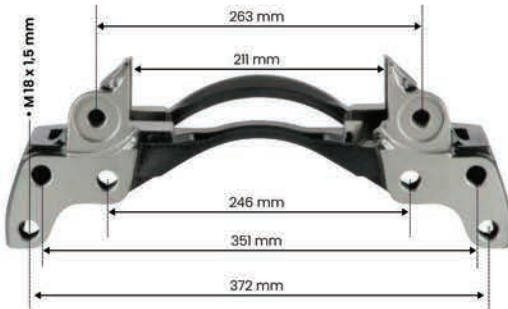

CALIPER CARRIER WABCO PAN 19-1+ DCHA

SPP	:	W-5939
OEM	:	40195044 - 40195046 6401951000
APPLICATION	:	DAF LF55