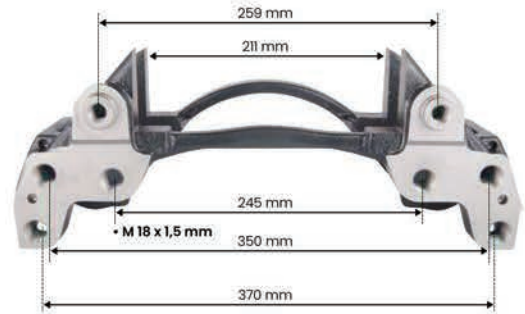

CALIPER CARRIER HALDEX 22.5" MODUL T SAF

SPP : H-2906

OEM :

APPLICATION : SAF AXLE

CALIPER CARRIER HALDEX 19.5" - NEW - MODUL X DB19

SPP : H-2907

OEM :

APPLICATION : VOLVO FL6