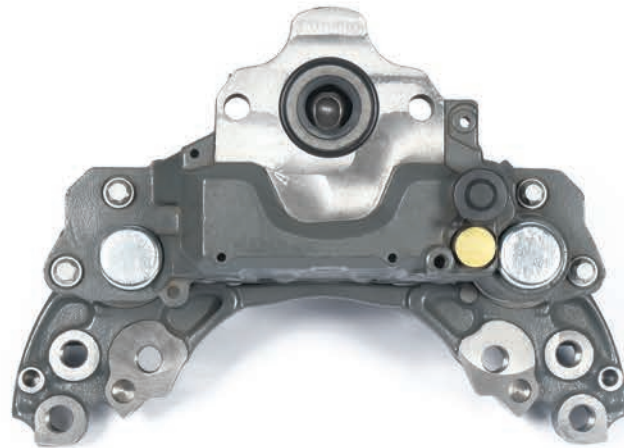

ELSA 225 AXIAL Type			/ PRODUCT DETAIL	
CROSS REFERENCE			VEHICLE APPLICATION	: FE / FH / FM SERIES
	MERITOR	VOLVO	CARRIER	: MCK1319
L	LRG730	20498844 20527038	BRAKE PAD SET	: WVA29173
			ADDITIONAL INFO	:
R	LRG731	20498845 20527039 20780785 20898083	ONLY BODY	: M-4907T / 08T
			APPLICATION	: • VOLVO FH / FM