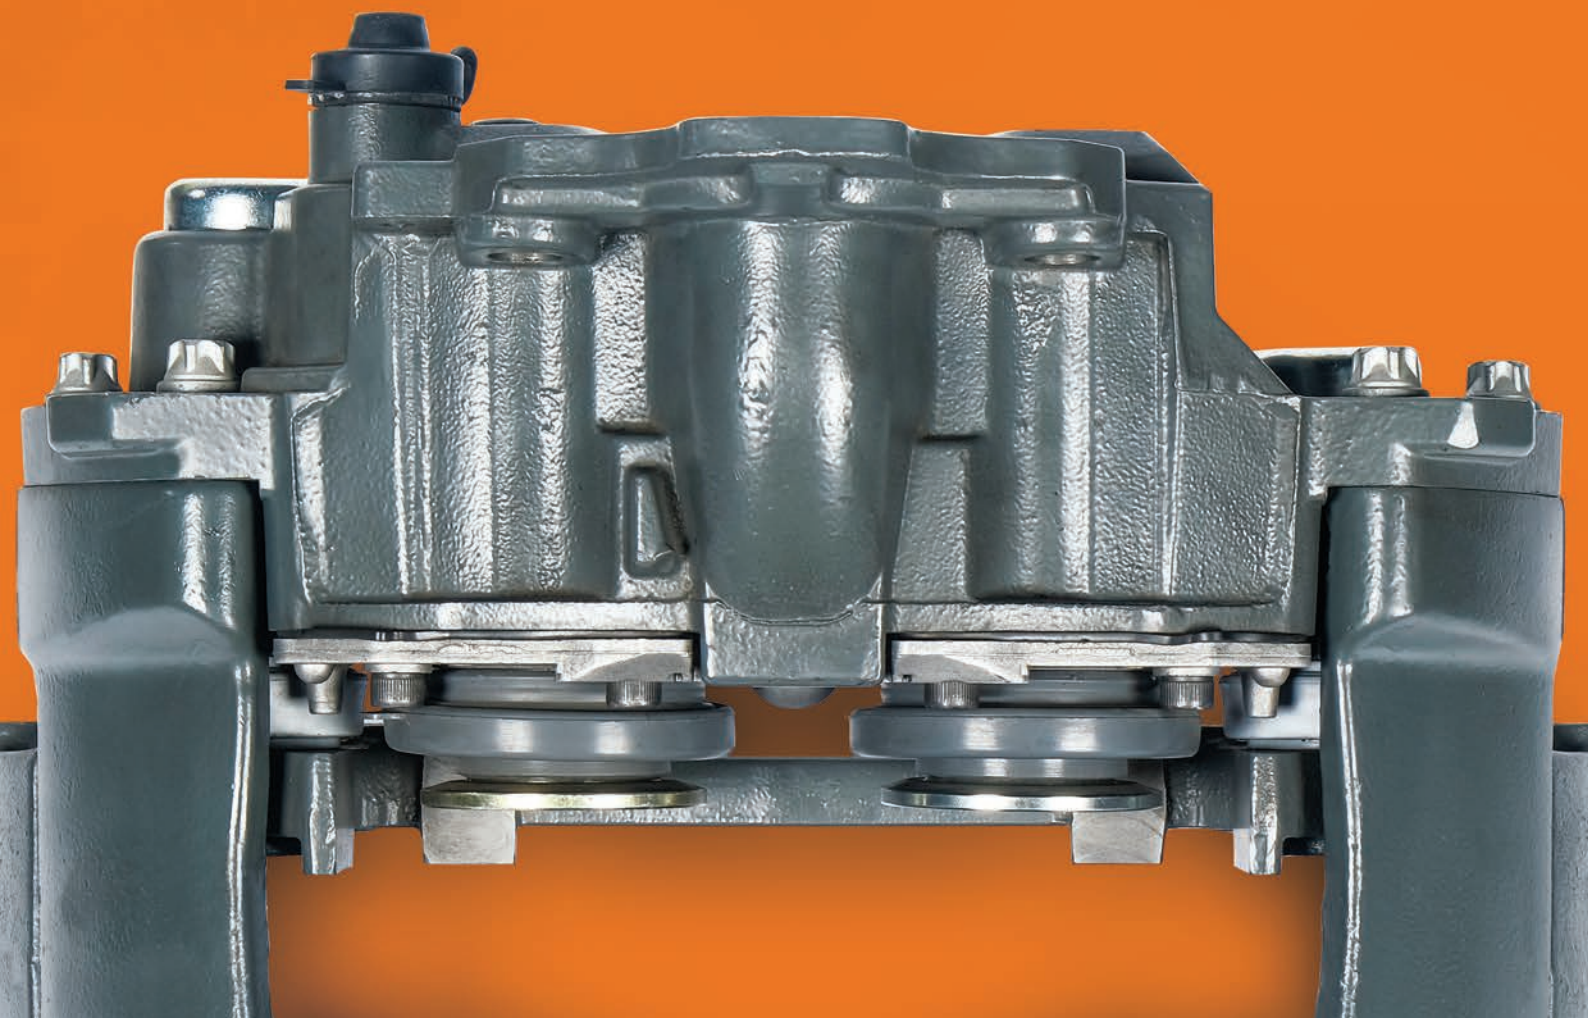

ELSA 225 RADIAL Type		/ PRODUCT DETAIL	
CROSS REFERENCE		VEHICLE APPLICATION	: FH / FM / B SERIES
MERITOR	VOLVO	CARRIER	: MCK1297
L	LRG726	BRAKE PAD SET	: WVA29174
	20523651	ADDITIONAL INFO	:
	20527036	ONLY BODY	: M-4909T / M-4910T
R	LRG727		
	20523652		
	20527037		
APPLICATION		 <ul style="list-style-type: none"> • VOLVO FH / FM • VOLVO BUS B9S / B9TL 	