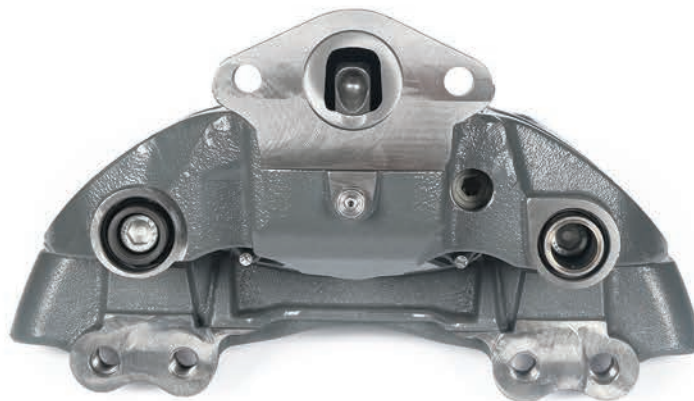

M-4906
Oem: MCK1296

M-4905
Oem: MCK1318

M-4912 / 13

M-4909

M-4907 / 08

HALDEX

H-2505 H-2506 MODUL T		/ PRODUCT DETAIL		
CROSS REFERENCE		VEHICLE APPLICATION	: 430 MM DISC	
		CARRIER	: 94861	
		BRAKE PAD SET	: WVA29175	
		ADDITIONAL INFO	:	
		ONLY BODY	: H-2904 / 05	
SAF	HALDEX	APPLICATION  • SAF TRAILER		
L	3080008100			95620C
R	3080008200			95621C