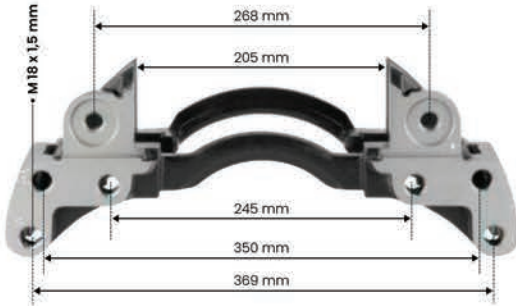

CALIPER CARRIER WABCO MAXX22T SCHMITZ IZDA

SPP	:	W-5910
OEM	:	
APPLICATION	:	SCHMITZ - 6402227406

CALIPER CARRIER WABCO MAXX22T SCHMITZ DCHA

SPP	:	W-5911
OEM	:	
APPLICATION	:	SCHMITZ - 6402227406

CALIPER CARRIER S WABCO 19,5" - PAN 19-2