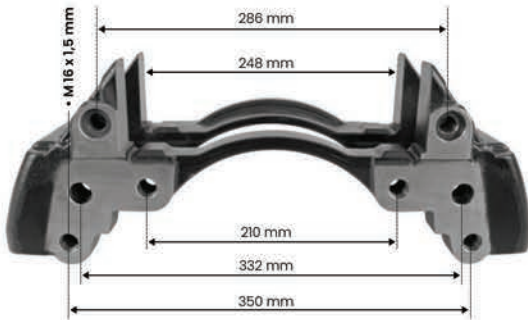

CALIPER CARRIER KNORR

SPP	:	K-3918 SN7
OEM	:	K000027 - MB ACTROS 000423060
APPLICATION	:	MB ACTROS