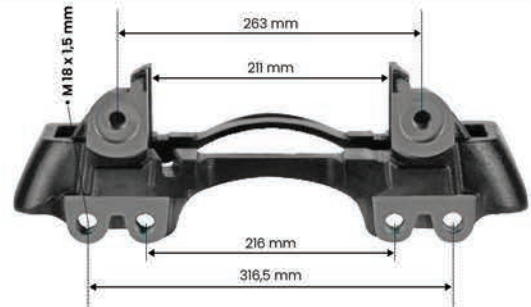

CALIPER CARRIER WABCO PAN22-1 SAF IZDA

SPP	:	W-5925
OEM	:	6401950680 - 6402250220 6402250250 - 6402250480
APPLICATION	:	SAF AXLE