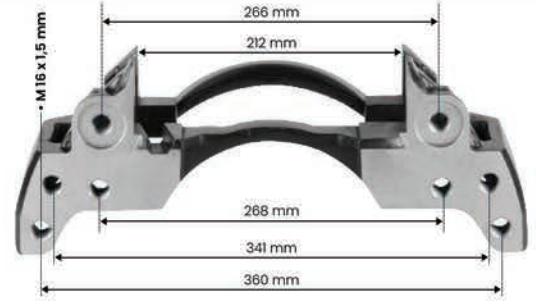

CALIPER CARRIER WABCO 19,5" PAN19-1 SAF IZDA

SPP	:	W-5936
OEM	:	40195015 - 6401950150
APPLICATION	:	SAF AXLE