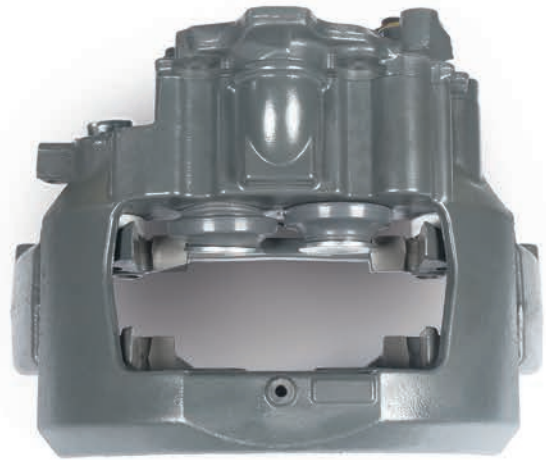

M-4514 M-4515 LE-DUCO Type		/ PRODUCT DETAIL	
CROSS REFERENCE		VEHICLE APPLICATION	: FM SERIES
L	MERITOR	CARRIER	: 68323830
	VOLVO	BRAKE PAD SET	: WVA29151
	LRG650	ADDITIONAL INFO	:
R		ONLY BODY	: M-4912 - 13
	LRG651		
		APPLICATION	• VOLVO FM Series