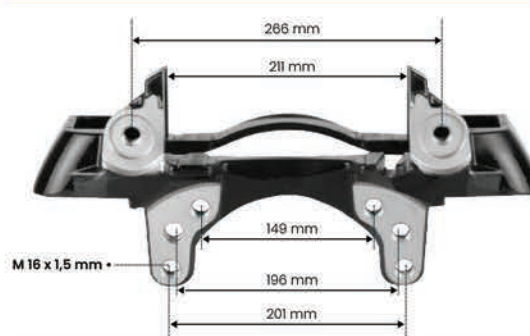

CALIPER CARRIER WABCO MAXX22T SCHMITZ DCHA

SPP	:	W-5911
OEM	:	
APPLICATION	:	SCHMITZ - 6402227406