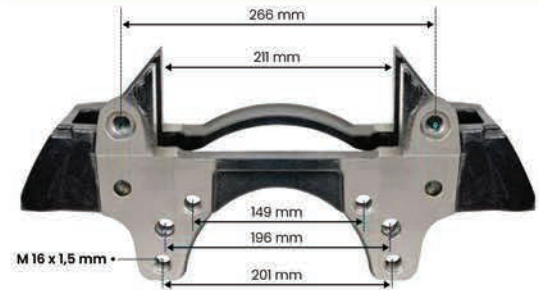

CALIPER CARRIER KNORR SCHMITZ TRAILER 22.5" - SK7

SPP	:	K-3940
OEM	:	K007475 - Z000968
APPLICATION	:	SCHMITZ TRAILER