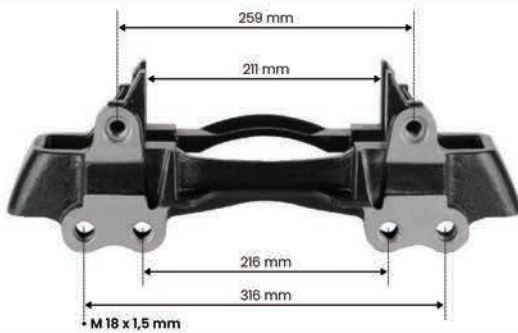

CALIPER CARRIER HALDEX MODUL T 22,5"

SPP : H-2900

OEM :

APPLICATION : SAF AXLE