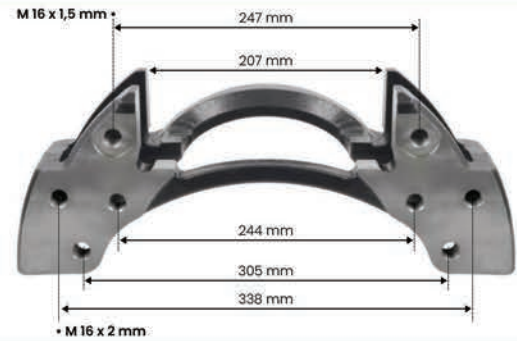

CALIPER CARRIER MERITOR DX195 / 19.5"

SPP	:	M-4941
OEM	:	MCK1185 - 68323215
APPLICATION	:	ROR AXLE