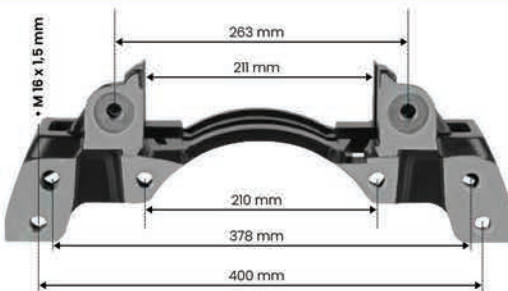

CALIPER CARRIER WABCO PAN 22-1 SAF DCHA

SPP	:	W-5909
OEM	:	
APPLICATION	:	SAF AXLE