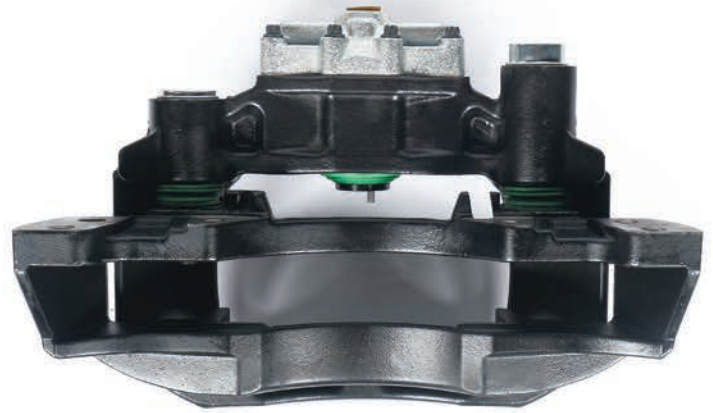

PAN 22/1 Type		/ PRODUCT DETAIL	
CROSS REFERENCE		VEHICLE APPLICATION	: 430MM DISC
WABCO	SAF	CARRIER	: 40195018
L 40225015	3080005120	BRAKE PAD SET	: WVA29162
40225007	3080005100	ADDITIONAL INFO	:
R 40225016	3080005020	ONLY BODY	: W-5901 / 02
40225008	3080005000		
APPLICATION		• SAF Axle • DEXTER TRAILER • SCHMITZ TRAILER • VALX • SCANIA