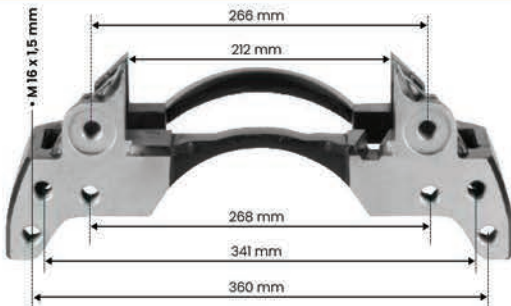

CALIPER CARRIER WABCO 19,5" PAN19-1 SAF DCHA

SPP	:	W-5938
OEM	:	40195016 - 6401950160
APPLICATION	:	SAF AXLE