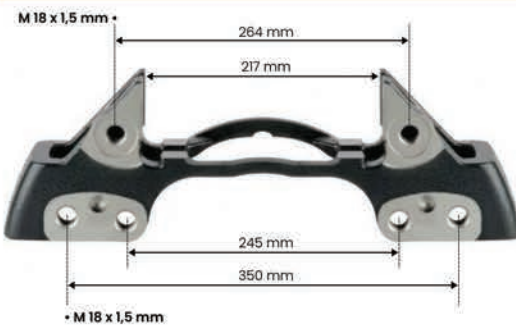

CALIPER CARRIER MERITOR 22.5" ELSA 225

SPP	:	M-4926
OEM	:	MCK1384
APPLICATION	:	ROR AXLE LM - ROR AXLE TA