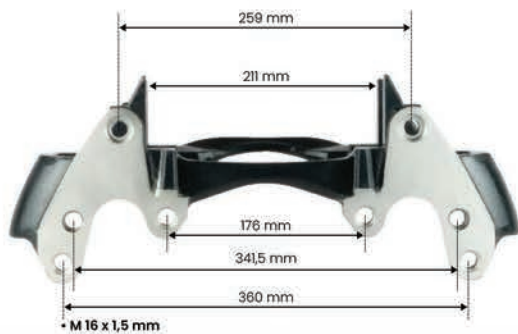

CALIPER CARRIER HALDEX - 22,5" JOST - MODUL X

SPP : H-2909

OEM : JAE0250410006

APPLICATION : JOST AXLE