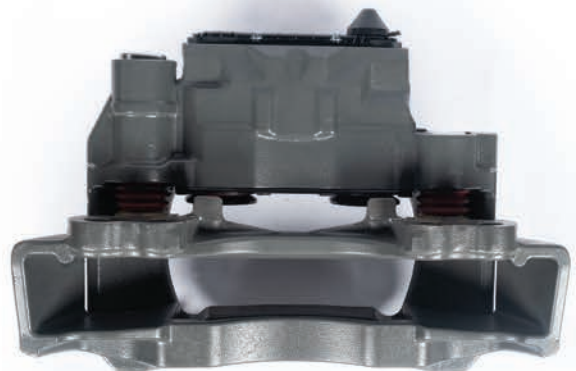

It's happening now and developing fast.

To work with our principles are carrying us to the best for all of us

KONAY

KONAY
KONAY
KONAY

KNORR BREMSE

SK7 Type		/ PRODUCT DETAIL	
CROSS REFERENCE		VEHICLE APPLICATION	: 430MM DISC
		CARRIER	: K015308
		BRAKE PAD SET	: WVA29171 / WVA29308
		ADDITIONAL INFO	: 4°
		ONLY BODY	: K-4901 / 02
L	Knorr-Bremse	BPW	
	K012633	0536270630	
	K001908	0536270631	
	SK7042RC SK7001		
R	K012634	0536270620	
	K001909	0536270621	
	SK7052RC SK7011		
	APPLICATION		

ST7 Type		/ PRODUCT DETAIL	
CROSS REFERENCE		VEHICLE APPLICATION	: 430MM DISC
Knorr-Bremse SC		CARRIER	: K108001K50
L	K090766N64 ST7002	BRAKE PAD SET	: K097533K64
		ADDITIONAL INFO	: $\Delta 0^\circ$
R	K090767N64 ST7012	ONLY BODY	: K-3907 /15
		APPLICATION	 • SCHMITZ TRAILER