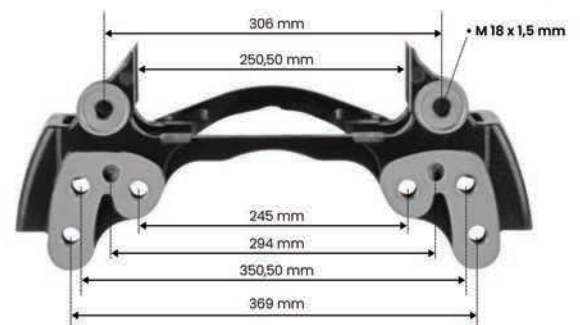

CALIPER CARRIER MERITOR LRG572

SPP	:	M-4924
OEM	:	MCK1146
APPLICATION	:	RENAULT 420