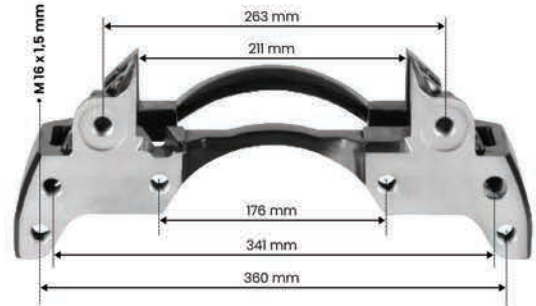

CALIPER CARRIER WABCO 19,5" PAN 19-1 IZDA

SPP	:	W-5933
OEM	:	40195001 - 40195003 - 40195017 - 40195027 40195035 - 40195037 - 6401950170 - 6401950870
APPLICATION	:	SAF AXLE