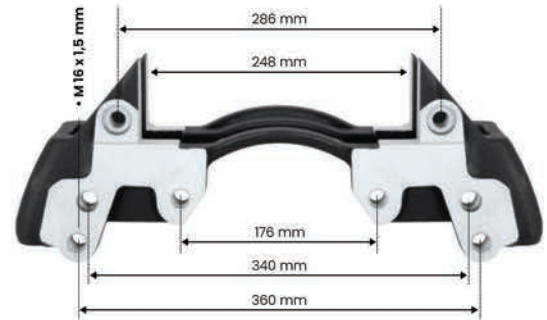

CALIPER CARRIER KNORR MB TRAILER (DCHA - IZDA)

SPP	:	K-3937
OEM	:	K001275
APPLICATION	:	MB TRAILER AXLE