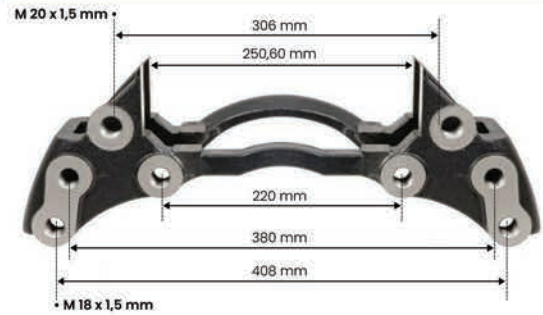

CALIPER CARRIER MAN/RVI 22.5" ELSA1

SPP	:	M-4942
OEM	:	81508046199 - 81508026015 BDA445
APPLICATION	:	MAN TGA - MAN F2000 - MAN BUS LION'S CITY MAN BUS LIO'S STAR - MAN BUS LION'S COACH ZF AXLE