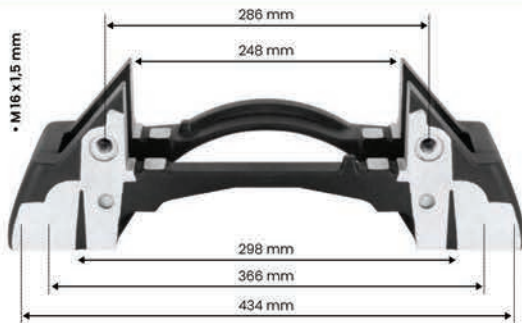

CALIPER CARRIER KNORR BPW 19.5 SN6

SPP	:	K-3902
OEM	:	K004679 - BPW 0130388550
APPLICATION	:	BPW AXLE

CALIPER CARRIER KNORR BPW 22.5 - SK7

SPP	:	K-3906
OEM	:	K012619 - BPW 0130388560 SCANIA 2379697
APPLICATION	:	BPW AXLE

CALIPER CARRIER KNORR BPW 22.5 - SN7

SPP	:	K-3908
OEM	:	K004680 - BPW 0130388570 SCANIA 2379696
APPLICATION	:	BPW AXLE

CALIPER CARRIER KNORR 19.5 - SN6

SPP	:	K-3936
OEM	:	K05378
APPLICATION	:	SAF AXLE

CALIPER CARRIER KNORR SAF 22.5" SK7