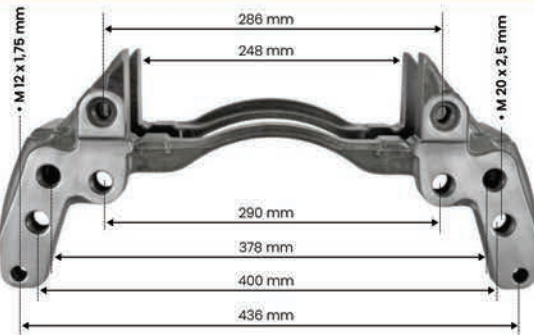

CALIPER CARRIER KNORR BPW 22.5 - SN7

SPP	:	K-3908
OEM	:	K004680 - BPW 0130388570 SCANIA 2379696
APPLICATION	:	BPW AXLE

CALIPER CARRIER KNORR 19.5 - SN6

SPP	:	K-3936
OEM	:	K05378
APPLICATION	:	SAF AXLE

CALIPER CARRIER KNORR SAF 22.5" SK7

SPP	:	K-3900
OEM	:	K015308 - SAF 3080005900 3080006000
APPLICATION	:	BPW AXLE SCHWARZMÜLLER TRAILER

CALIPER CARRIER KNORR 22.5" SK7

SPP	:	K-3922
OEM	:	K004099 - SAF 3080005401 3080005501
APPLICATION	:	SAF AXLE - BPW AXLE

CALIPER CARRIER KNORR

SPP	:	K-3918 SN7
OEM	:	K000027 - MB ACTROS 000423060
APPLICATION	:	MB ACTROS

CALIPER CARRIER KNORR MB TRAILER (DCHA - IZDA)

SPP	:	K-3937
OEM	:	K001275
APPLICATION	:	MB TRAILER AXLE

CALIPER CARRIER KNORR SCANIA 22.5 SB7/SN7

SPP	:	K-3938
OEM	:	K010765 - K001919 SCANIA 1756388
APPLICATION	:	SCANIA 4 SERIES TRUCK

CALIPER CARRIER KNORR MAN TGA 22.5" SB7/SN7

SPP	:	K-3930
OEM	:	K001278
APPLICATION	:	MAN TGA - VAN HOOL - ZF AXLE

CALIPER CARRIER KNORR DAF 22.5" / SB7 / SN7