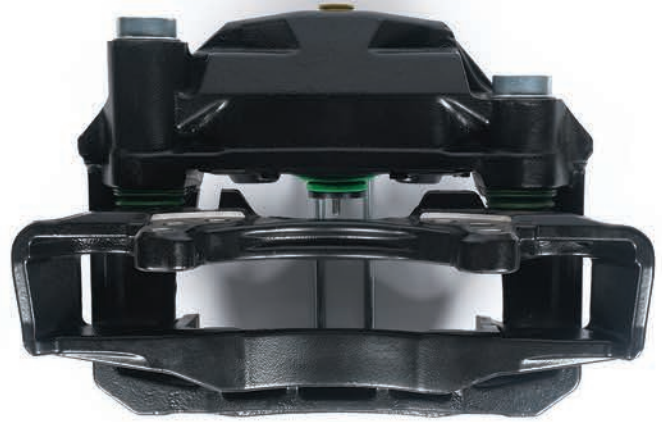

MAXX 22T Type		/ PRODUCT DETAIL	
CROSS REFERENCE		VEHICLE APPLICATION	: 430MM DISC
		CARRIER	: 6402227406
		BRAKE PAD SET	: WVA29315
		ADDITIONAL INFO	: $\angle 0^\circ$
		ONLY BODY	: W-5906 / 07
WABCO	SC	APPLICATION • SCHMITZ CARGOBULL	
L			
6402220030	1156800		
6402220010	1199856		
6402220002			
R			
6402220040	1156802		
6402220020	1199857		
6402220012