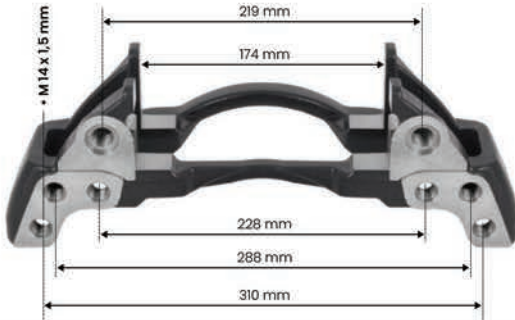

CALIPER CARRIER KNORR MB MAN TGL 17.5" - SN5

SPP	:	K-3931
OEM	:	K005606 MB AXOR 00042130006 - K001927
APPLICATION	:	MAN TGL