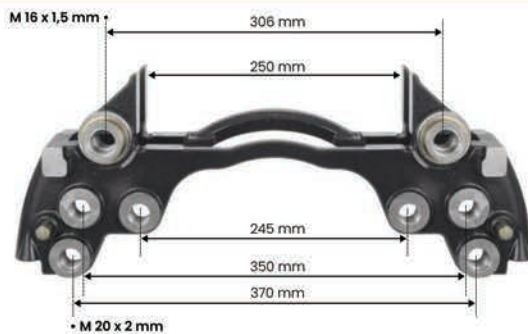

CALIPER CARRIER MERITOR D DUCO 22.5"

SPP	:	M-4916
OEM	:	68322778 - 81508046238 LRG639
APPLICATION	:	VOLVO FH / FM