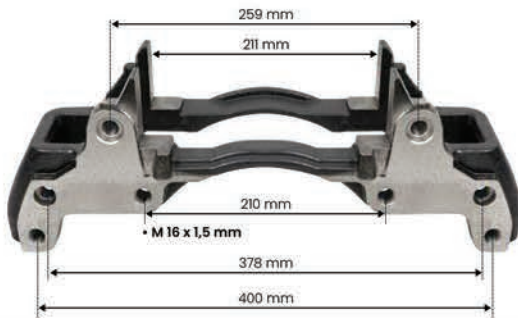

CALIPER CARRIER HALDEX 22.5" MODUL T SAF

SPP : H-2906

OEM :

APPLICATION : SAF AXLE