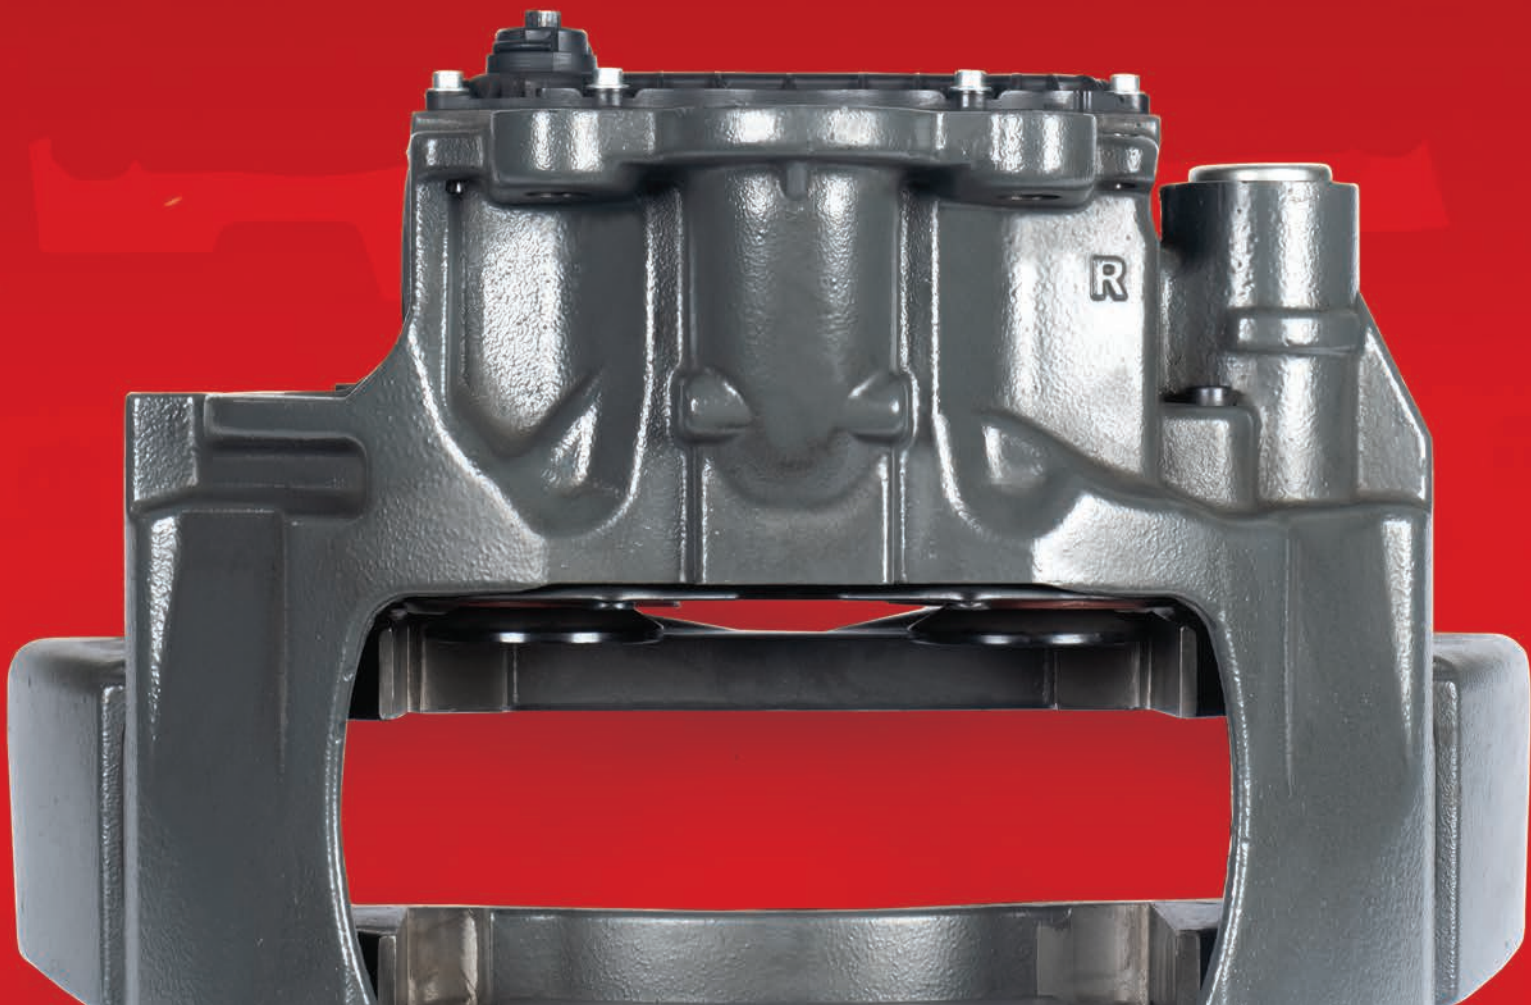

It's happening now and developing fast.

To work with our principles are carrying us to the best for all of us

KONAY

KONAY
KONAY
KONAY

KNORR BREMSE

SK7 Type		/ PRODUCT DETAIL	
CROSS REFERENCE		VEHICLE APPLICATION	: 430MM DISC
		CARRIER	: K015308
		BRAKE PAD SET	: WVA29171 / WVA29308
		ADDITIONAL INFO	: 4°
		ONLY BODY	: K-4901 / 02
L	Knorr-Bremse	BPW	
	K012633	0536270630	
	K001908	0536270631	
	SK7042RC SK7001		
R	K012634	0536270620	
	K001909	0536270621	
	SK7052RC SK7011		
	APPLICATION		