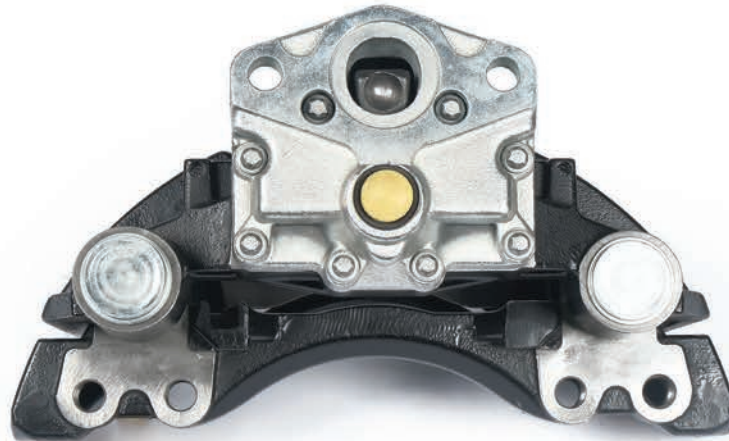

PAN19/1 Type		/ PRODUCT DETAIL	
CROSS REFERENCE		VEHICLE APPLICATION	: 370MM DISC
		CARRIER	: SAF 19,5"
		BRAKE PAD SET	: WVA29126
		ADDITIONAL INFO	:
		ONLY BODY	: W-5916 / 17
WABCO	SAF	APPLICATION • VOLVO • RENAULT • DAF LF 55 • DENNIS • NISSAN • SAF Axle • VALX Axle • GIGANT Axle • KOGEL TRAILER • SCHMITZ TRAILER	
L	40195037		3080003320
	40195017		3080001901
	40195001		3080003520
	40195035		3080003300
R	40195038		3080003220
	40195018		3080001801
	40195002		3080003420
	40195036		3080003200