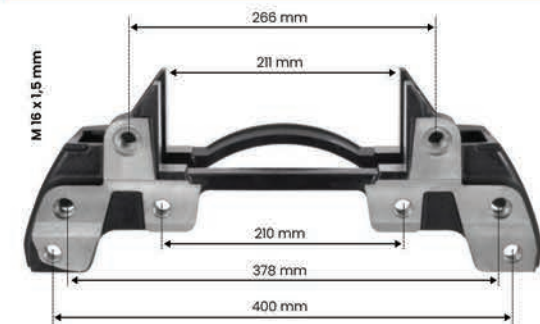

CALIPER CARRIER KNORR 22.5" SK7

SPP	:	K-3922
OEM	:	K004099 - SAF 3080005401 3080005501
APPLICATION	:	SAF AXLE - BPW AXLE