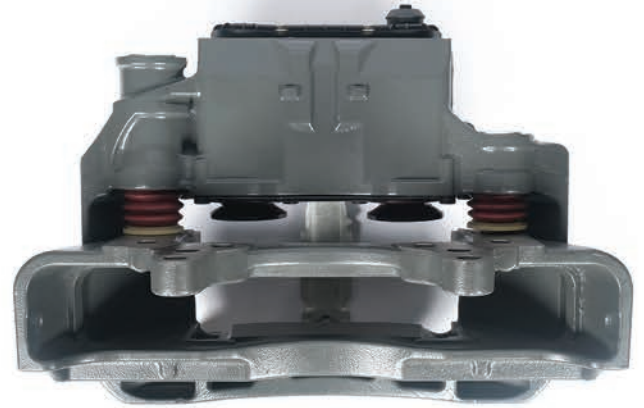

It's happening now and developing fast.

To work with our principles are carrying us to the best for all of us

KONAY

KONAY
KONAY
KONAY

KNORR BREMSE

SK7 Type		/ PRODUCT DETAIL	
CROSS REFERENCE		VEHICLE APPLICATION	: 430MM DISC
		CARRIER	: K015308
		BRAKE PAD SET	: WVA29171 / WVA29308
		ADDITIONAL INFO	: 4°
		ONLY BODY	: K-4901 / 02
L	Knorr-Bremse	BPW	
	K012633	0536270630	
	K001908	0536270631	
	SK7042RC SK7001		
R	K012634	0536270620	
	K001909	0536270621	
	SK7052RC SK7011		
	APPLICATION		

ST7 Type		/ PRODUCT DETAIL	
CROSS REFERENCE		VEHICLE APPLICATION	: 430MM DISC
Knorr-Bremse SC		CARRIER	: K108001K50
L	K090766N64 ST7002	BRAKE PAD SET	: K097533K64
		ADDITIONAL INFO	: $\Delta 0^\circ$
R	K090767N64 ST7012	ONLY BODY	: K-3907 /15
		APPLICATION	 • SCHMITZ TRAILER