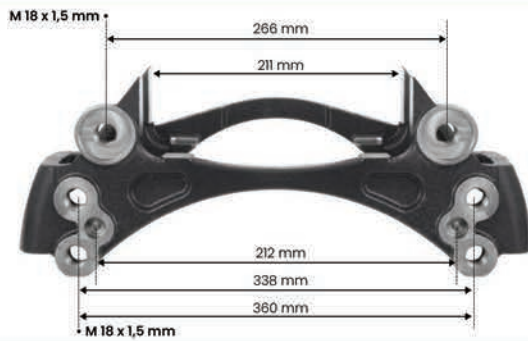

CALIPER CARRIER MERITOR ELSA 195

SPP	:	M-4915
OEM	:	MCK1252
APPLICATION	:	ROR AXLE LC - ROR AXLE LM ROR AXLE TM - LECIÑENA TRAILER