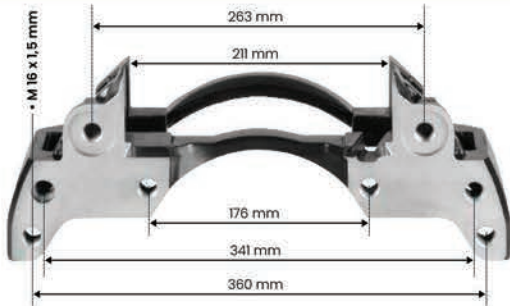

CALIPER CARRIER WABCO 19,5" PAN 19-1 DCHA

SPP	:	W-5935
OEM	:	40195002 - 40195004 - 40195018 - 40195028 40195036 - 40195038 - 6401950180 - 6401950880
APPLICATION	:	SAF AXLE