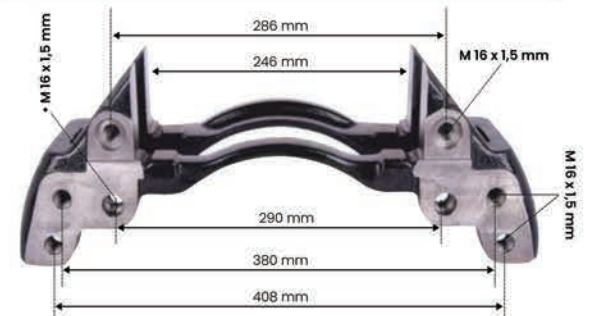

CALIPER CARRIER KNORR MB BUS - SB7 SN7

SPP	:	K-3945
OEM	:	K001530
APPLICATION	:	MB CONNECTO - ZF AXLE