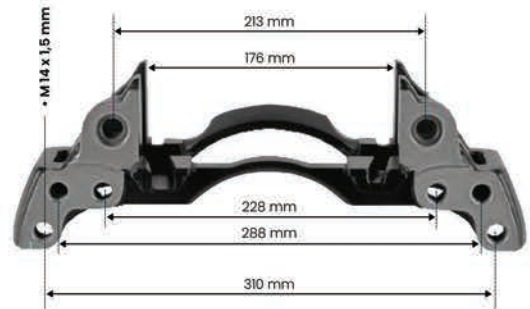

CALIPER CARRIER WABCO PAN17 IZDA

SPP	:	W-5912
OEM	:	6401750012
APPLICATION	:	DAF LF 45 - MAN L2000 MAN L2000-L