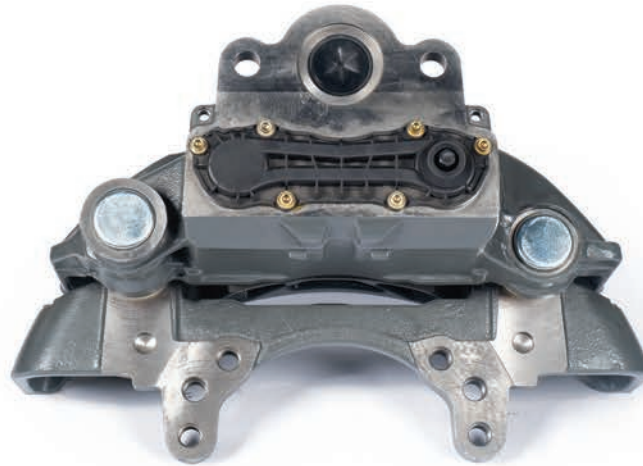

It's happening now and developing fast.

To work with our principles are carrying us to the best for all of us

KONAY

KONAY
KONAY
KONAY

KNORR BREMSE

SK7 Type		/ PRODUCT DETAIL	
CROSS REFERENCE		VEHICLE APPLICATION	: 430MM DISC
		CARRIER	: K015308
		BRAKE PAD SET	: WVA29171 / WVA29308
		ADDITIONAL INFO	: 4°
		ONLY BODY	: K-4901 / 02
L	Knorr-Bremse	BPW	
	K012633	0536270630	
	K001908	0536270631	
	SK7042RC SK7001		
R	K012634	0536270620	
	K001909	0536270621	
	SK7052RC SK7011		
	APPLICATION		

ST7 Type		/ PRODUCT DETAIL	
CROSS REFERENCE		VEHICLE APPLICATION	: 430MM DISC
Knorr-Bremse SC		CARRIER	: K108001K50
L	K090766N64 ST7002	BRAKE PAD SET	: K097533K64
		ADDITIONAL INFO	: $\Delta 0^\circ$
R	K090767N64 ST7012	ONLY BODY	: K-3907 /15
		APPLICATION	 • SCHMITZ TRAILER