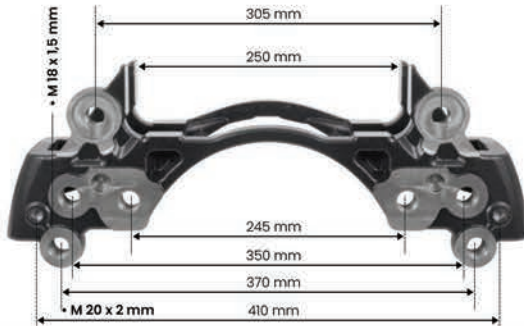

CALIPER CARRIER ELSA 225

SPP	:	M-4901
OEM	:	MCK1297 - MCK1322
APPLICATION	:	RENAULT 440 (SIN PIN) VOLVO (CON PIN)