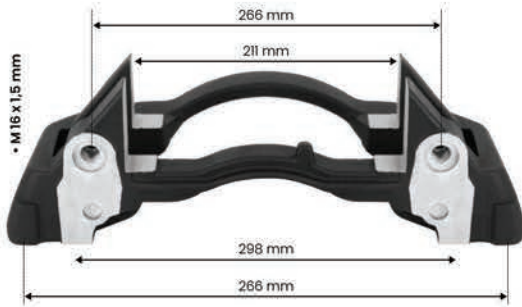

CALIPER CARRIER KNORR BPW 19.5 SN6

SPP	:	K-3902
OEM	:	K004679 - BPW 0130388550
APPLICATION	:	BPW AXLE